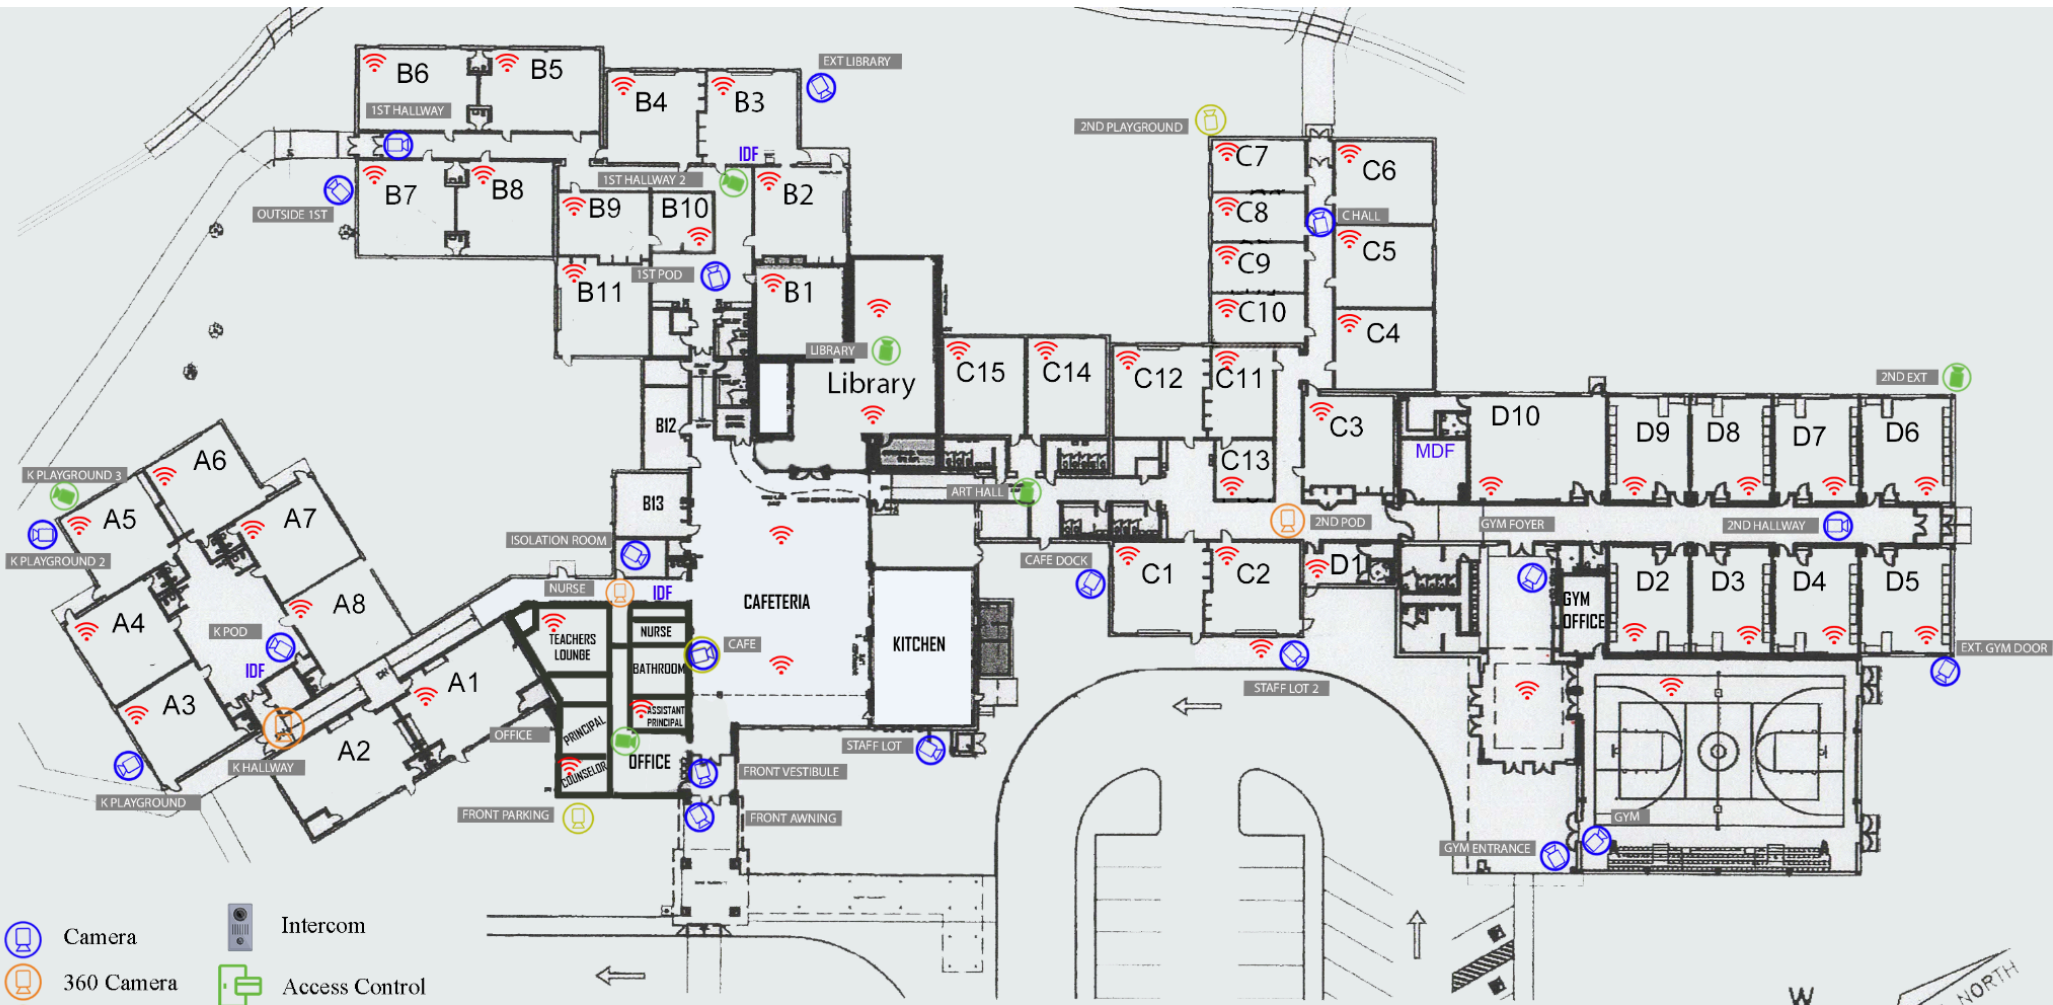

Central R-3 2026 District Camera System and Door Control System RFP Walk-Through Follow-Up Q/A

- Regarding RFP Section 1. D. ii. stating "For legacy locations, the vendor must test and certify existing cabling before connecting to the new Cloud Connectors":
 - The requirement for certification refers specifically to verifying that cable ends are intact and the cabling is fully operational; only basic cable testing is required; not full certification.
- "Does the vendor need to provide patch panels?" Yes, if vendor recommends it is needed.
- Central Elementary Door Access
 - Front door will be an intercom with keypad solution
- When swapping Dahua units for Alta or a comparable brand, the vendor is tasked with the removal of the previous cameras, however, any outdated or non-functional cameras not specifically slated for replacement are to remain in their existing positions.
- "Can the vendor recommend something other than Opengate?" Yes, and multiple options, specs, and pricing can be given.
- Slimmer keypad models are generally favored for both new and replacement installations at door sites to minimize their footprint, with the exception of instances where an integrated intercom and keypad unit is specified.
- Correction to the camera count. Maps with Names updated to show these additions
 - Middle school Existing "Science Ext." Bullet-5MP
 - Alternative School Existing "Hallway 2" FE-360
- Green Camera icons on the maps are new locations
- This project is using bond money so proposal should include prevailing wages. Use <https://labor.mo.gov/dls/prevaling-wage> as the guide and St. Francois County.

Middle School - Room 213 Switch Cabinet

Updated Maps with Camera Names

CENTRAL ELEMENTARY

BASEBALL FIELD

BASEBALL CONCESSIONS

BB STORAGE

BB CAGE

BB RIGHT FIELD

DOCK

N. PARKING

SHOP PARKING LOT

SHOP EXT

SHOP COURT YARD

GATE ENTRANCE

BUS LOOP 1

FRONT AWNING