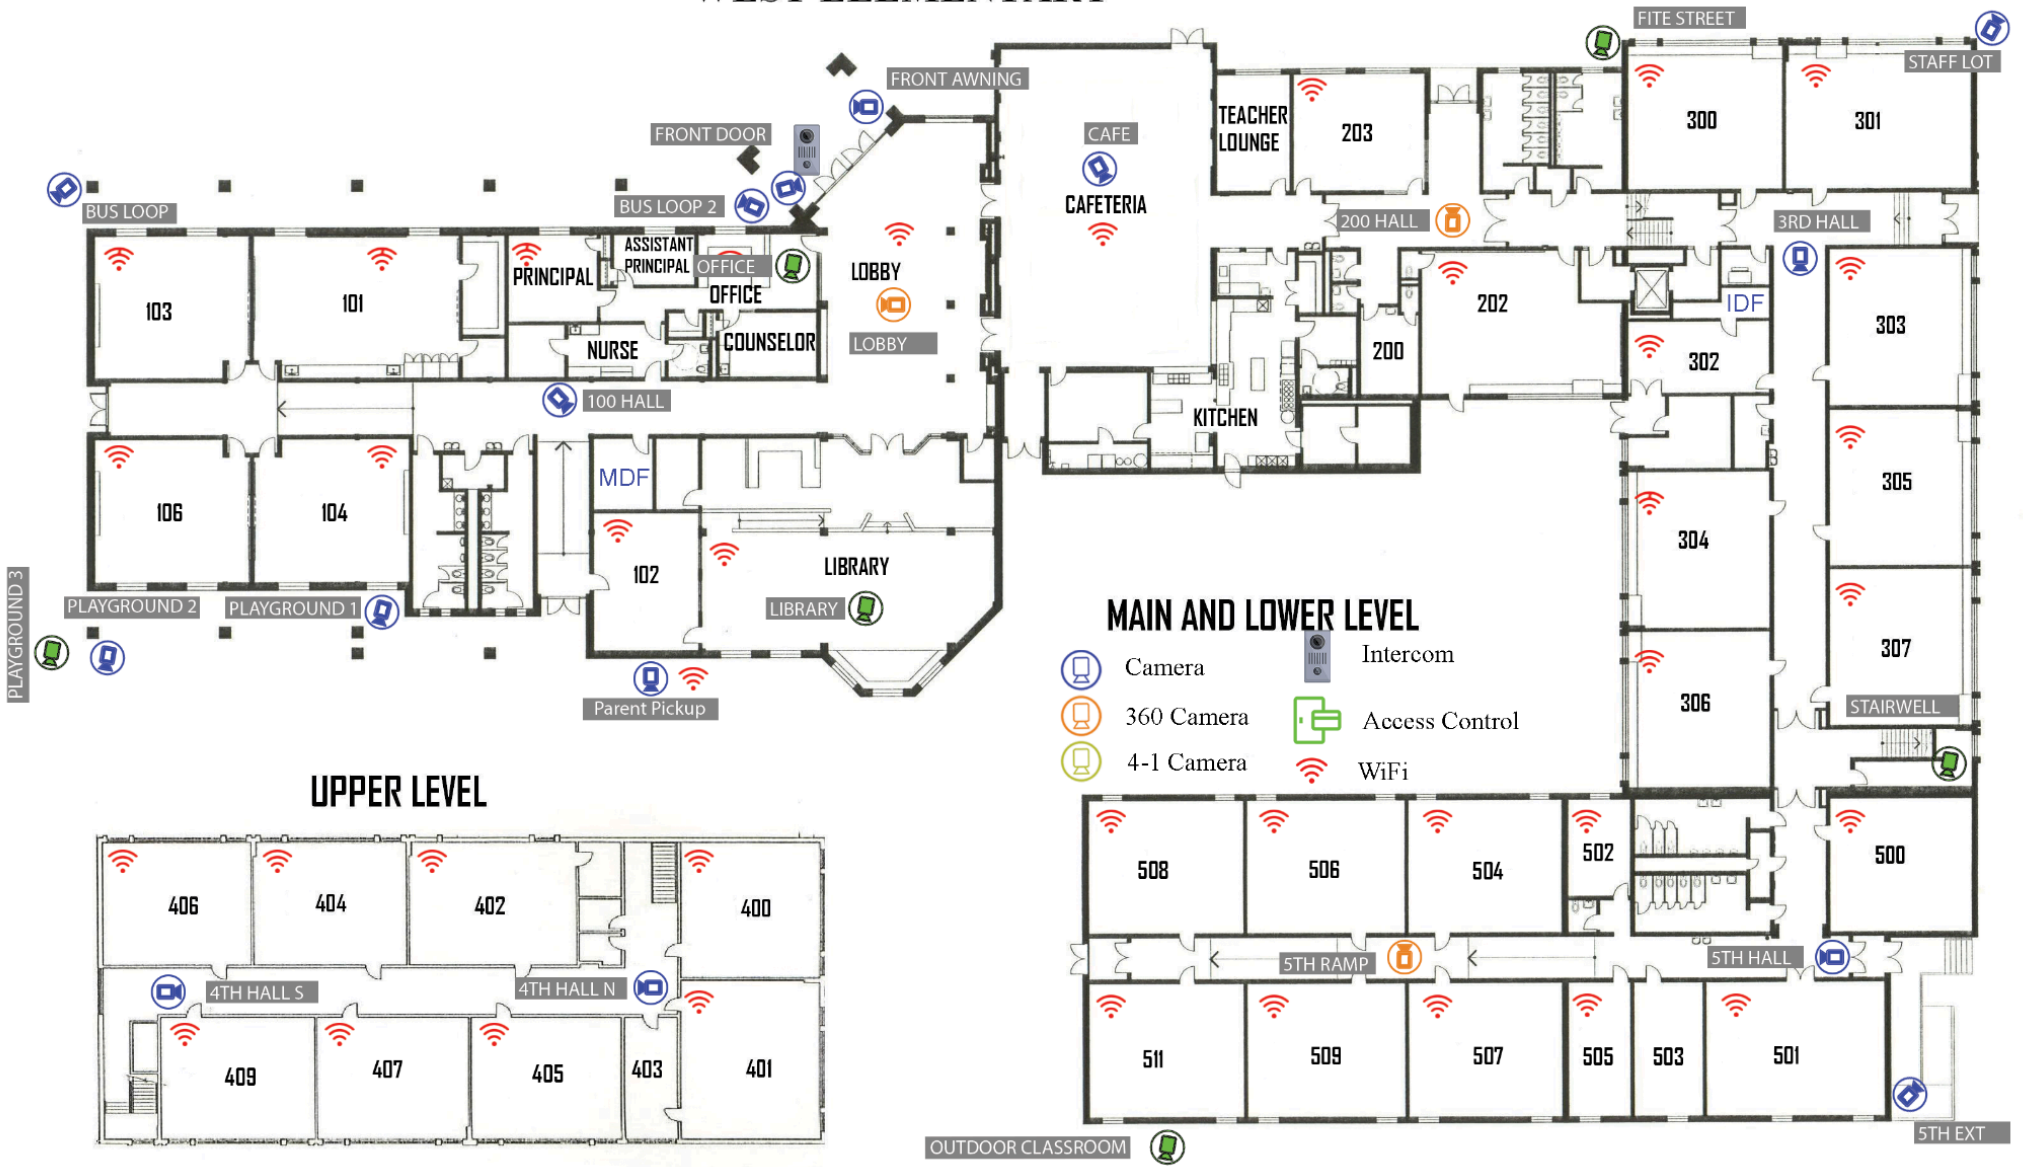

WEST ELEMENTARY

WEST ELEMENTARY SCHOOL
CENTRAL R-3 SCHOOL DISTRICT
PARK HILLS, MO