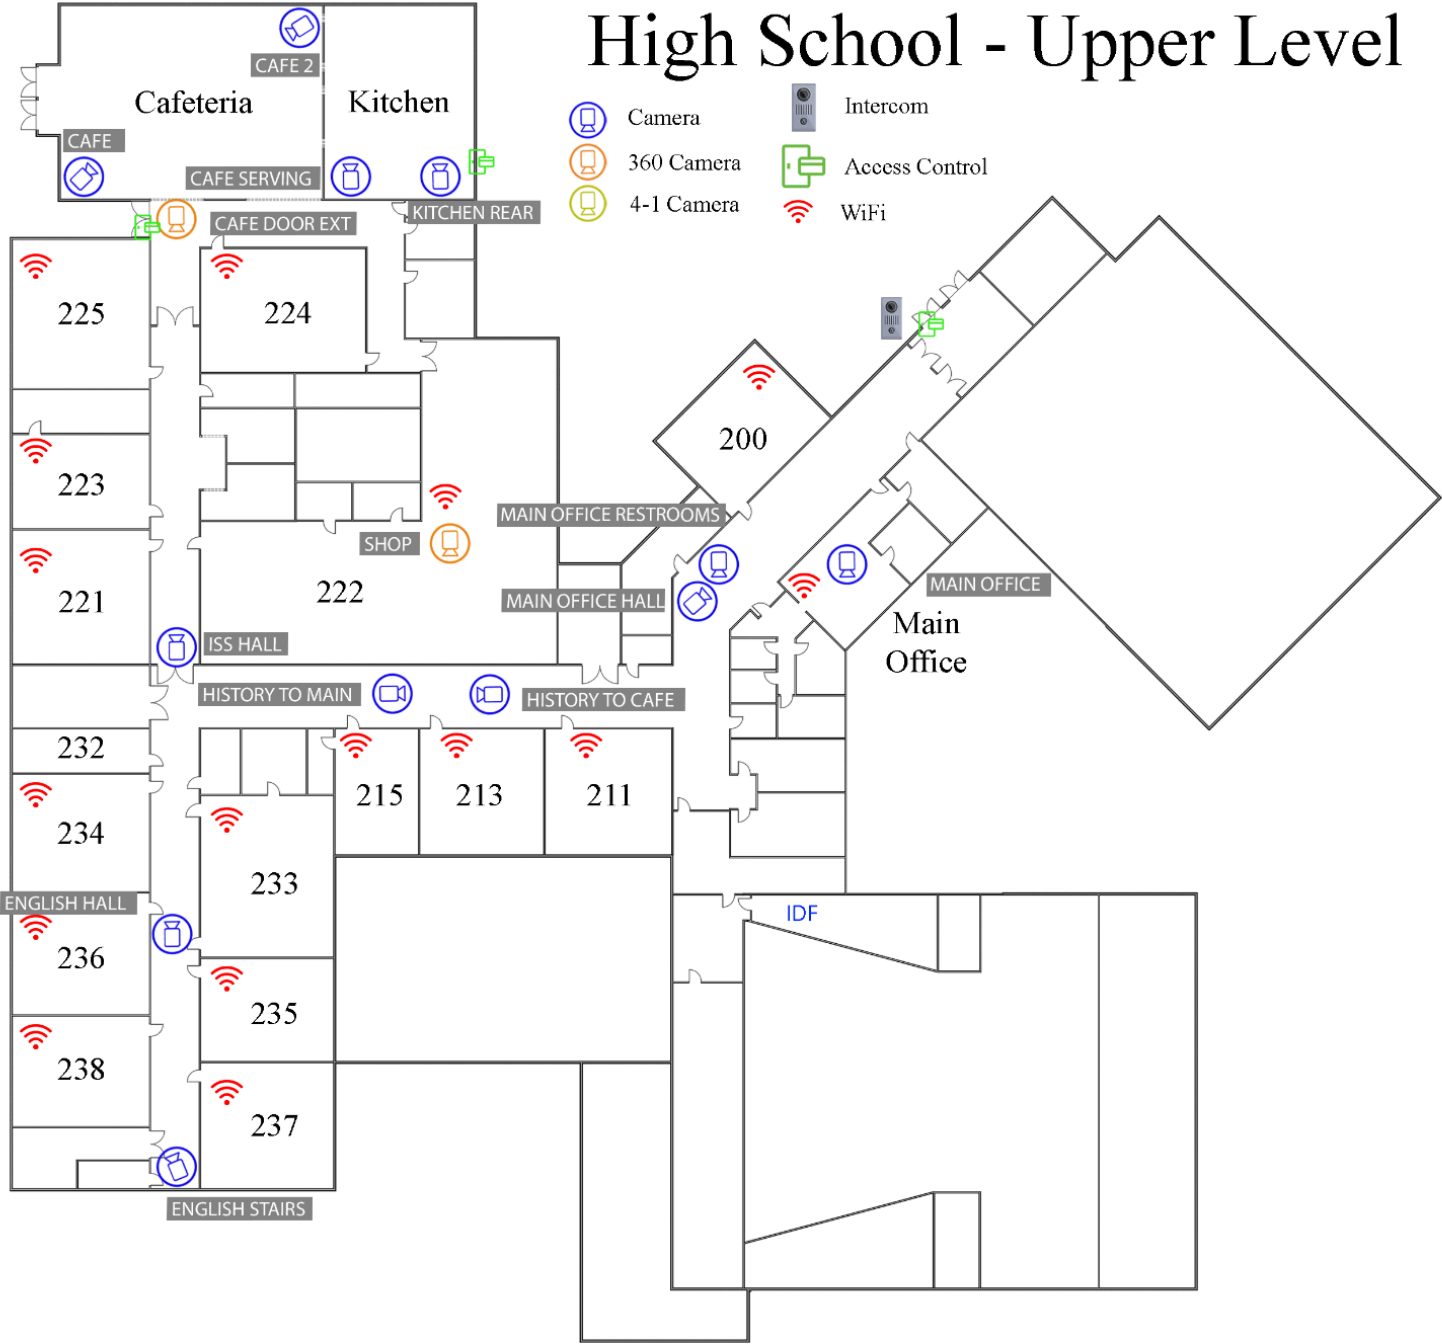

CAFE COURT

BUS LOOP 1

COLUMBIA ST

PARENT DROP OFF

FIELD

SCIENCE EXT

MASTER FLOOR PLAN

CENTRAL MIDDLE SCHOOL

Camera

Intercom

High School - Exterior

Camera

360 Camera

4-1 Camera

Intercom

Access Control

WiFi

High School - Upper Level

High School Lower Level

-  Camera
-  360 Camera
-  4-1 Camera
-  Intercom
-  Access Control
-  WiFi