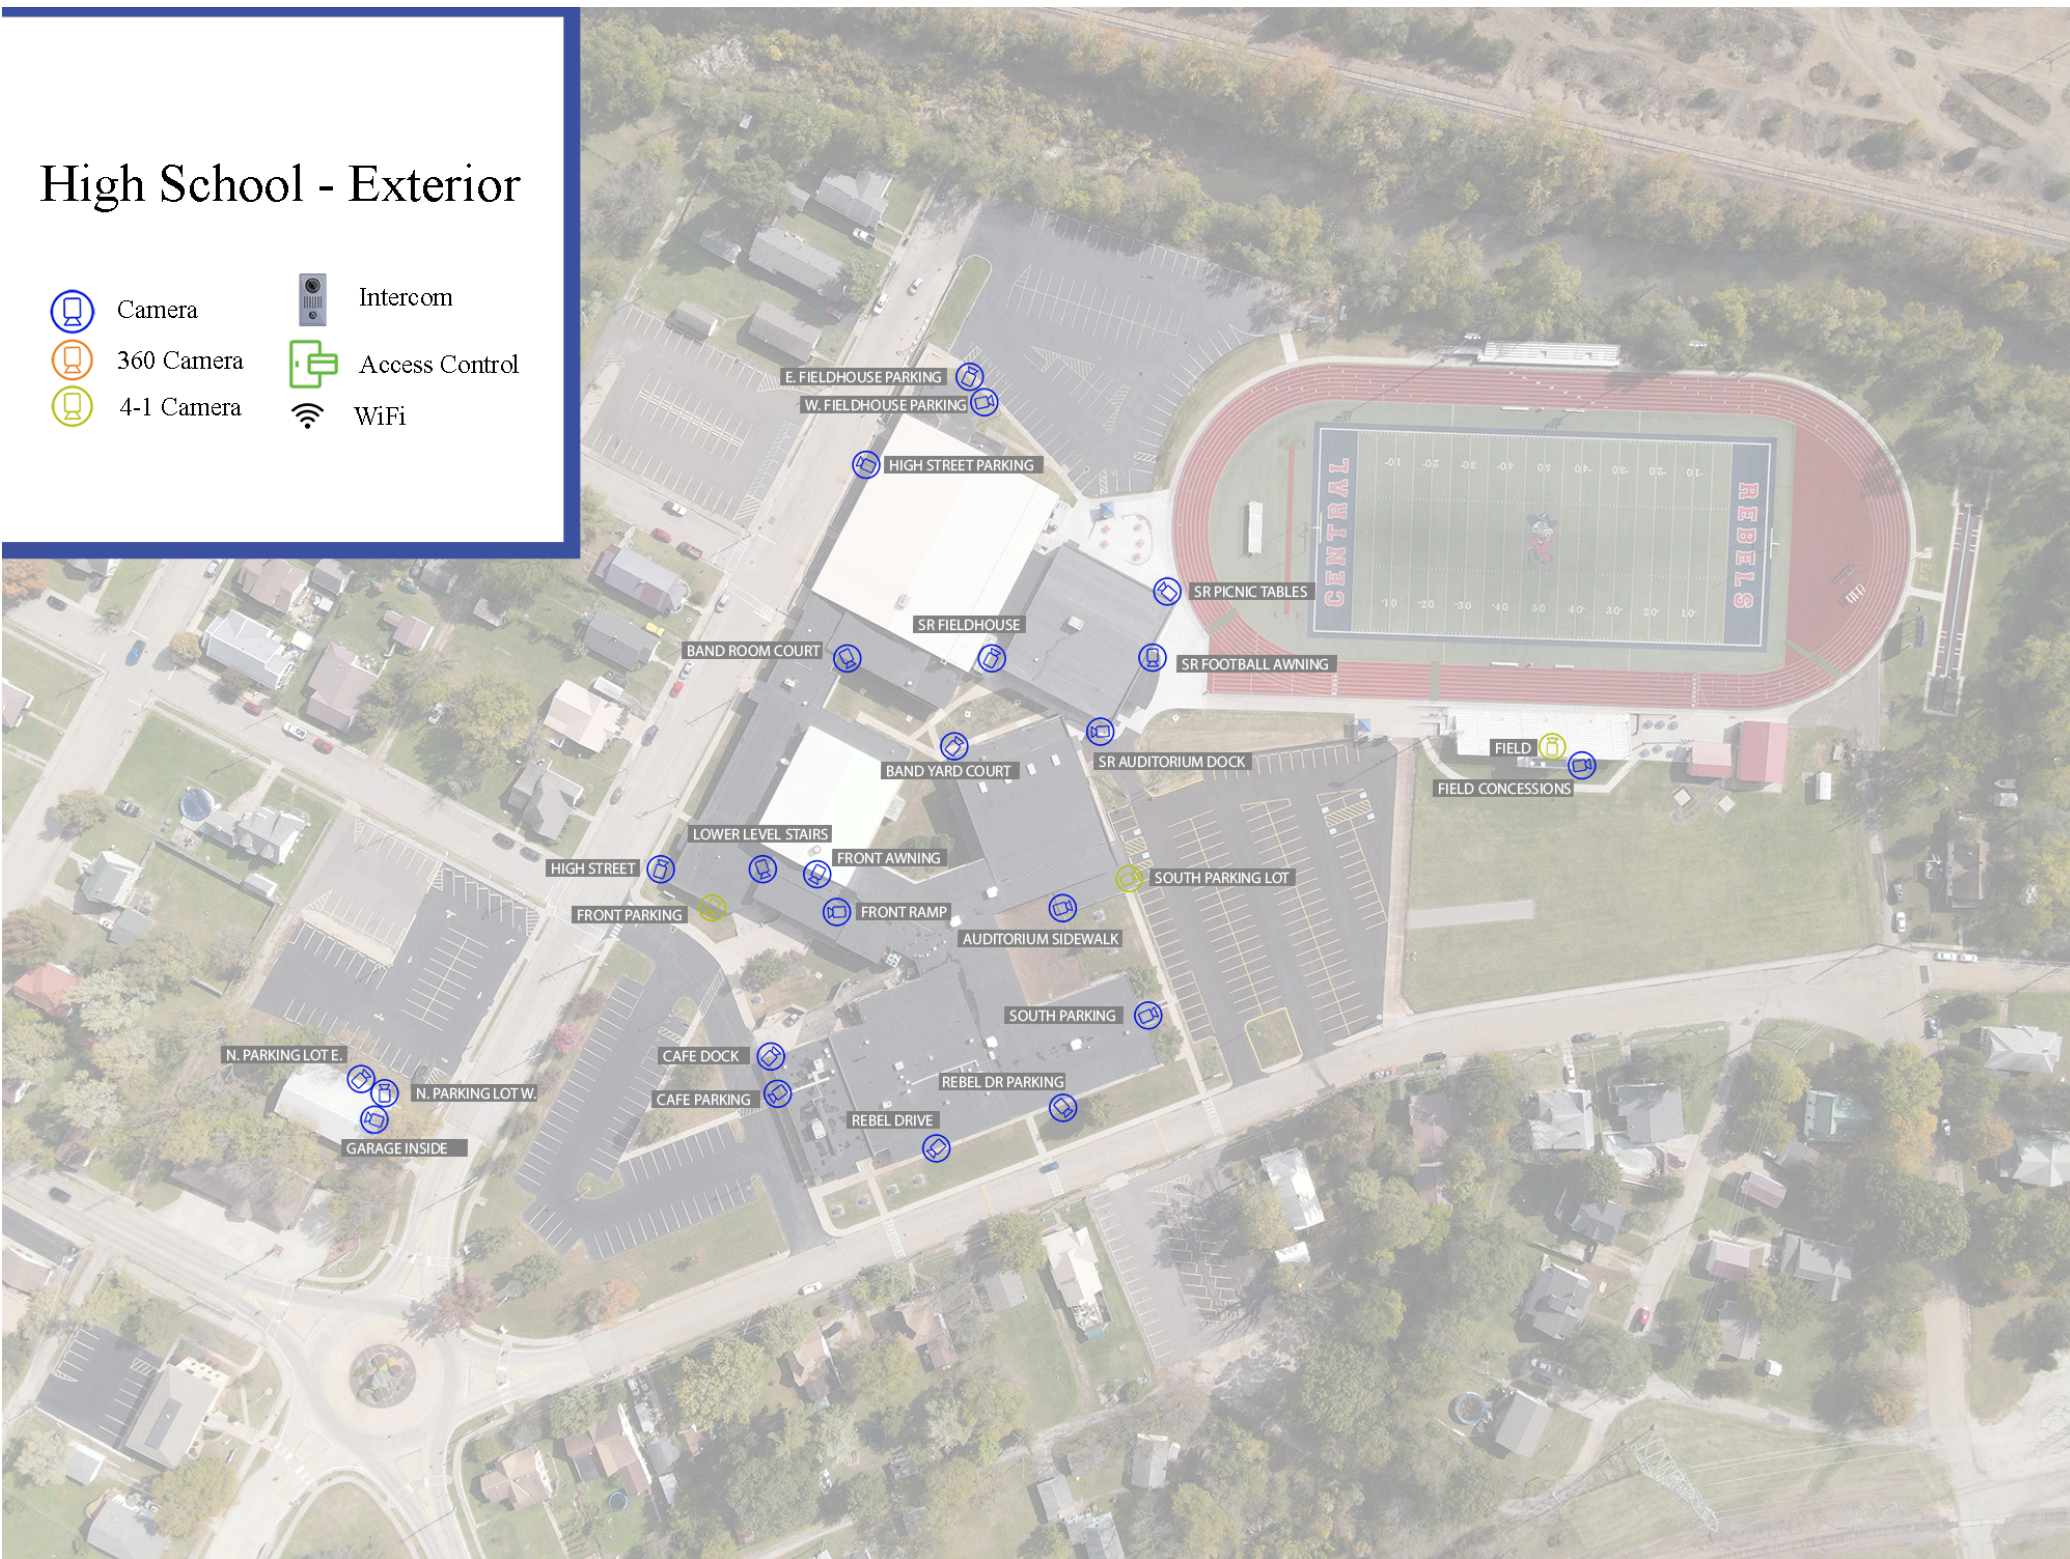

High School - Exterior

Camera

360 Camera

4-1 Camera

Intercom

Access Control

WiFi