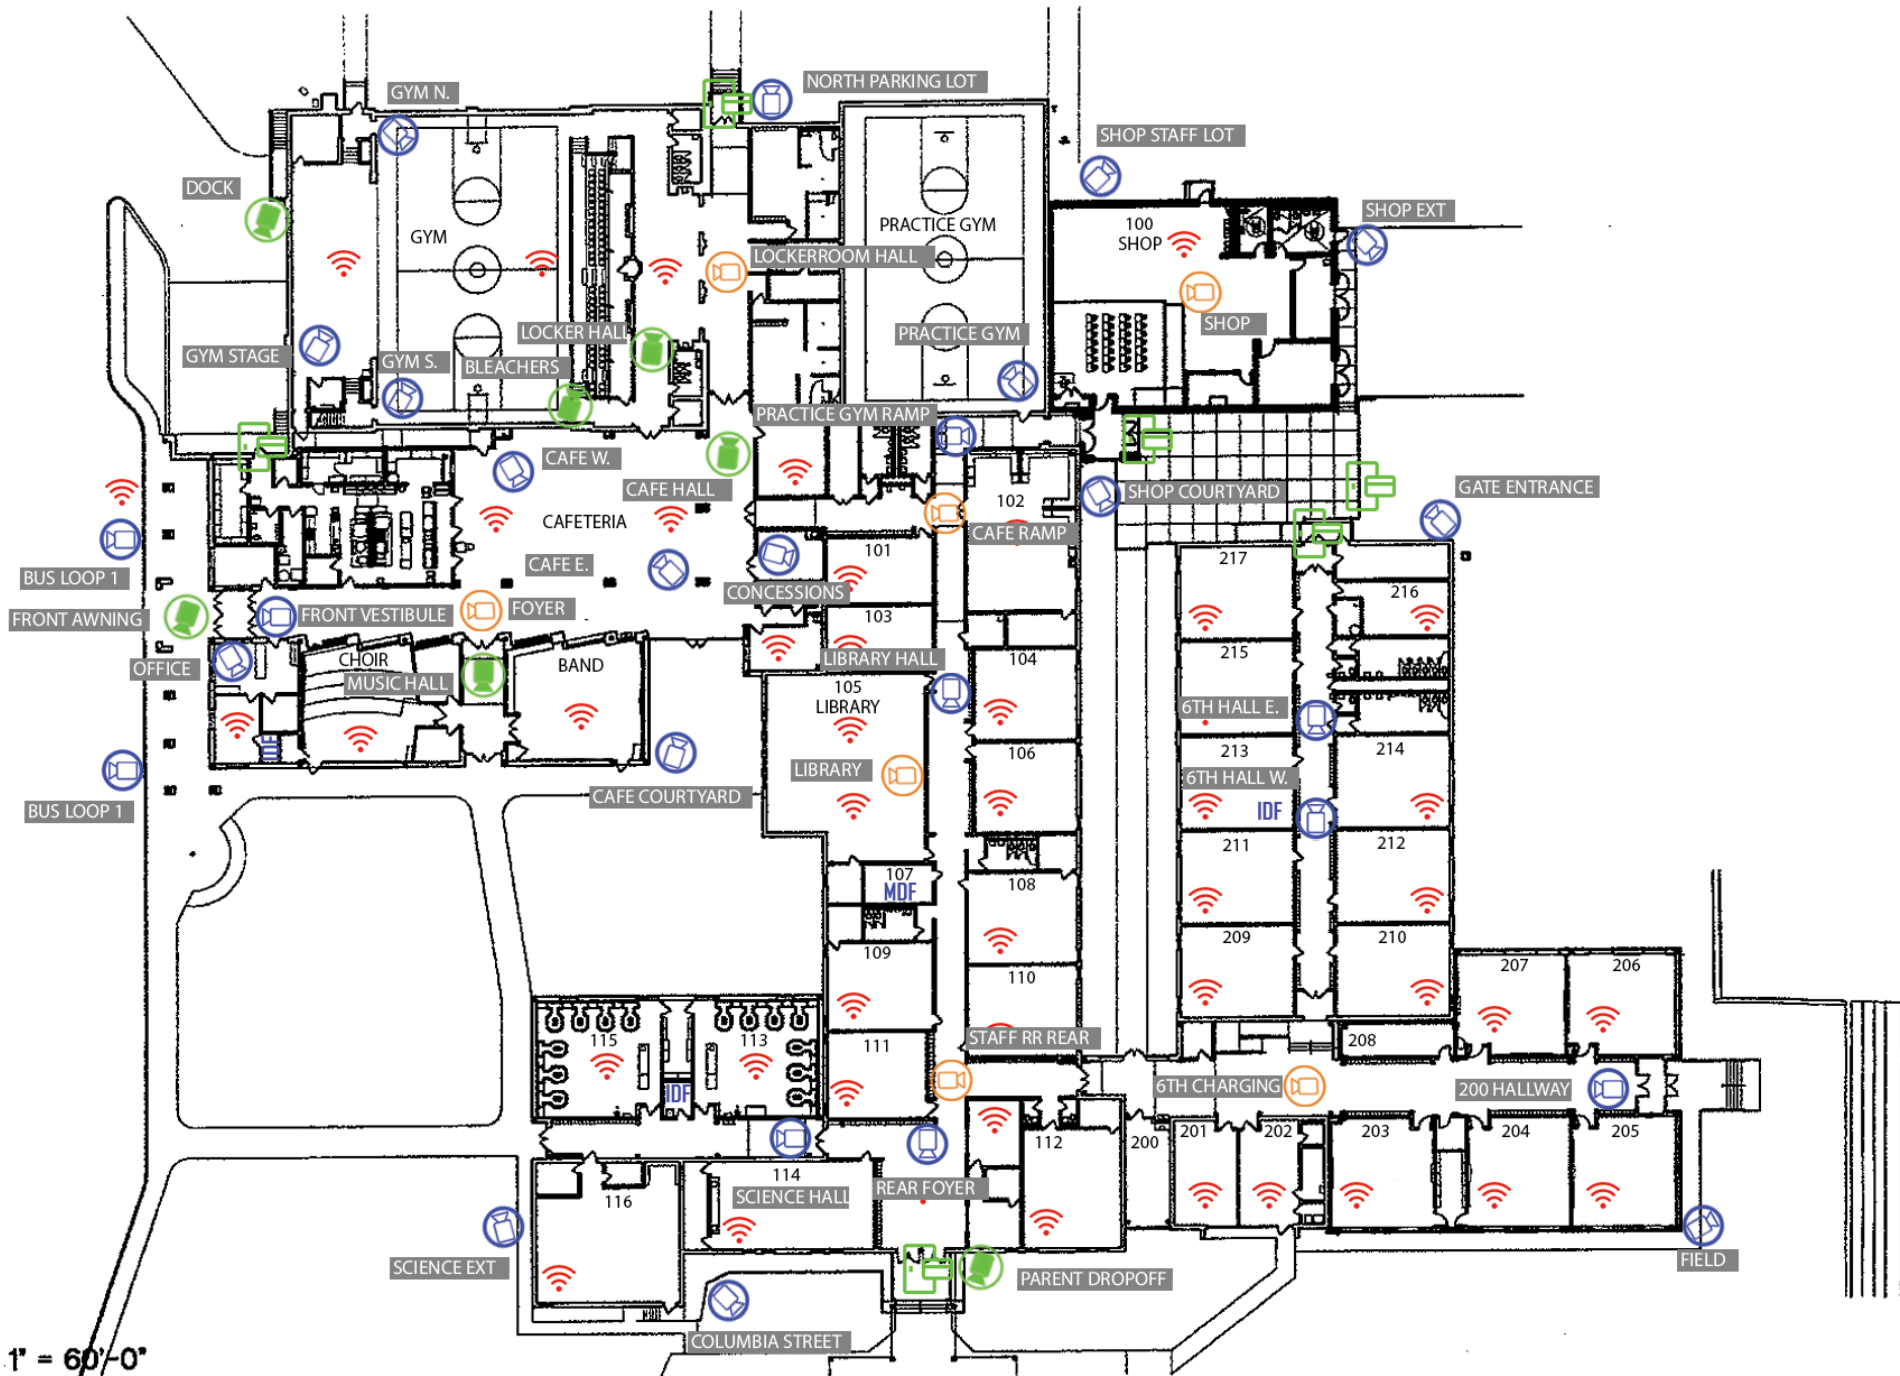

CAFE COURT

BUS LOOP 1

COLUMBIA ST

PARENT DROP OFF

FIELD

SCIENCE EXT

MASTER FLOOR PLAN

CENTRAL MIDDLE SCHOOL