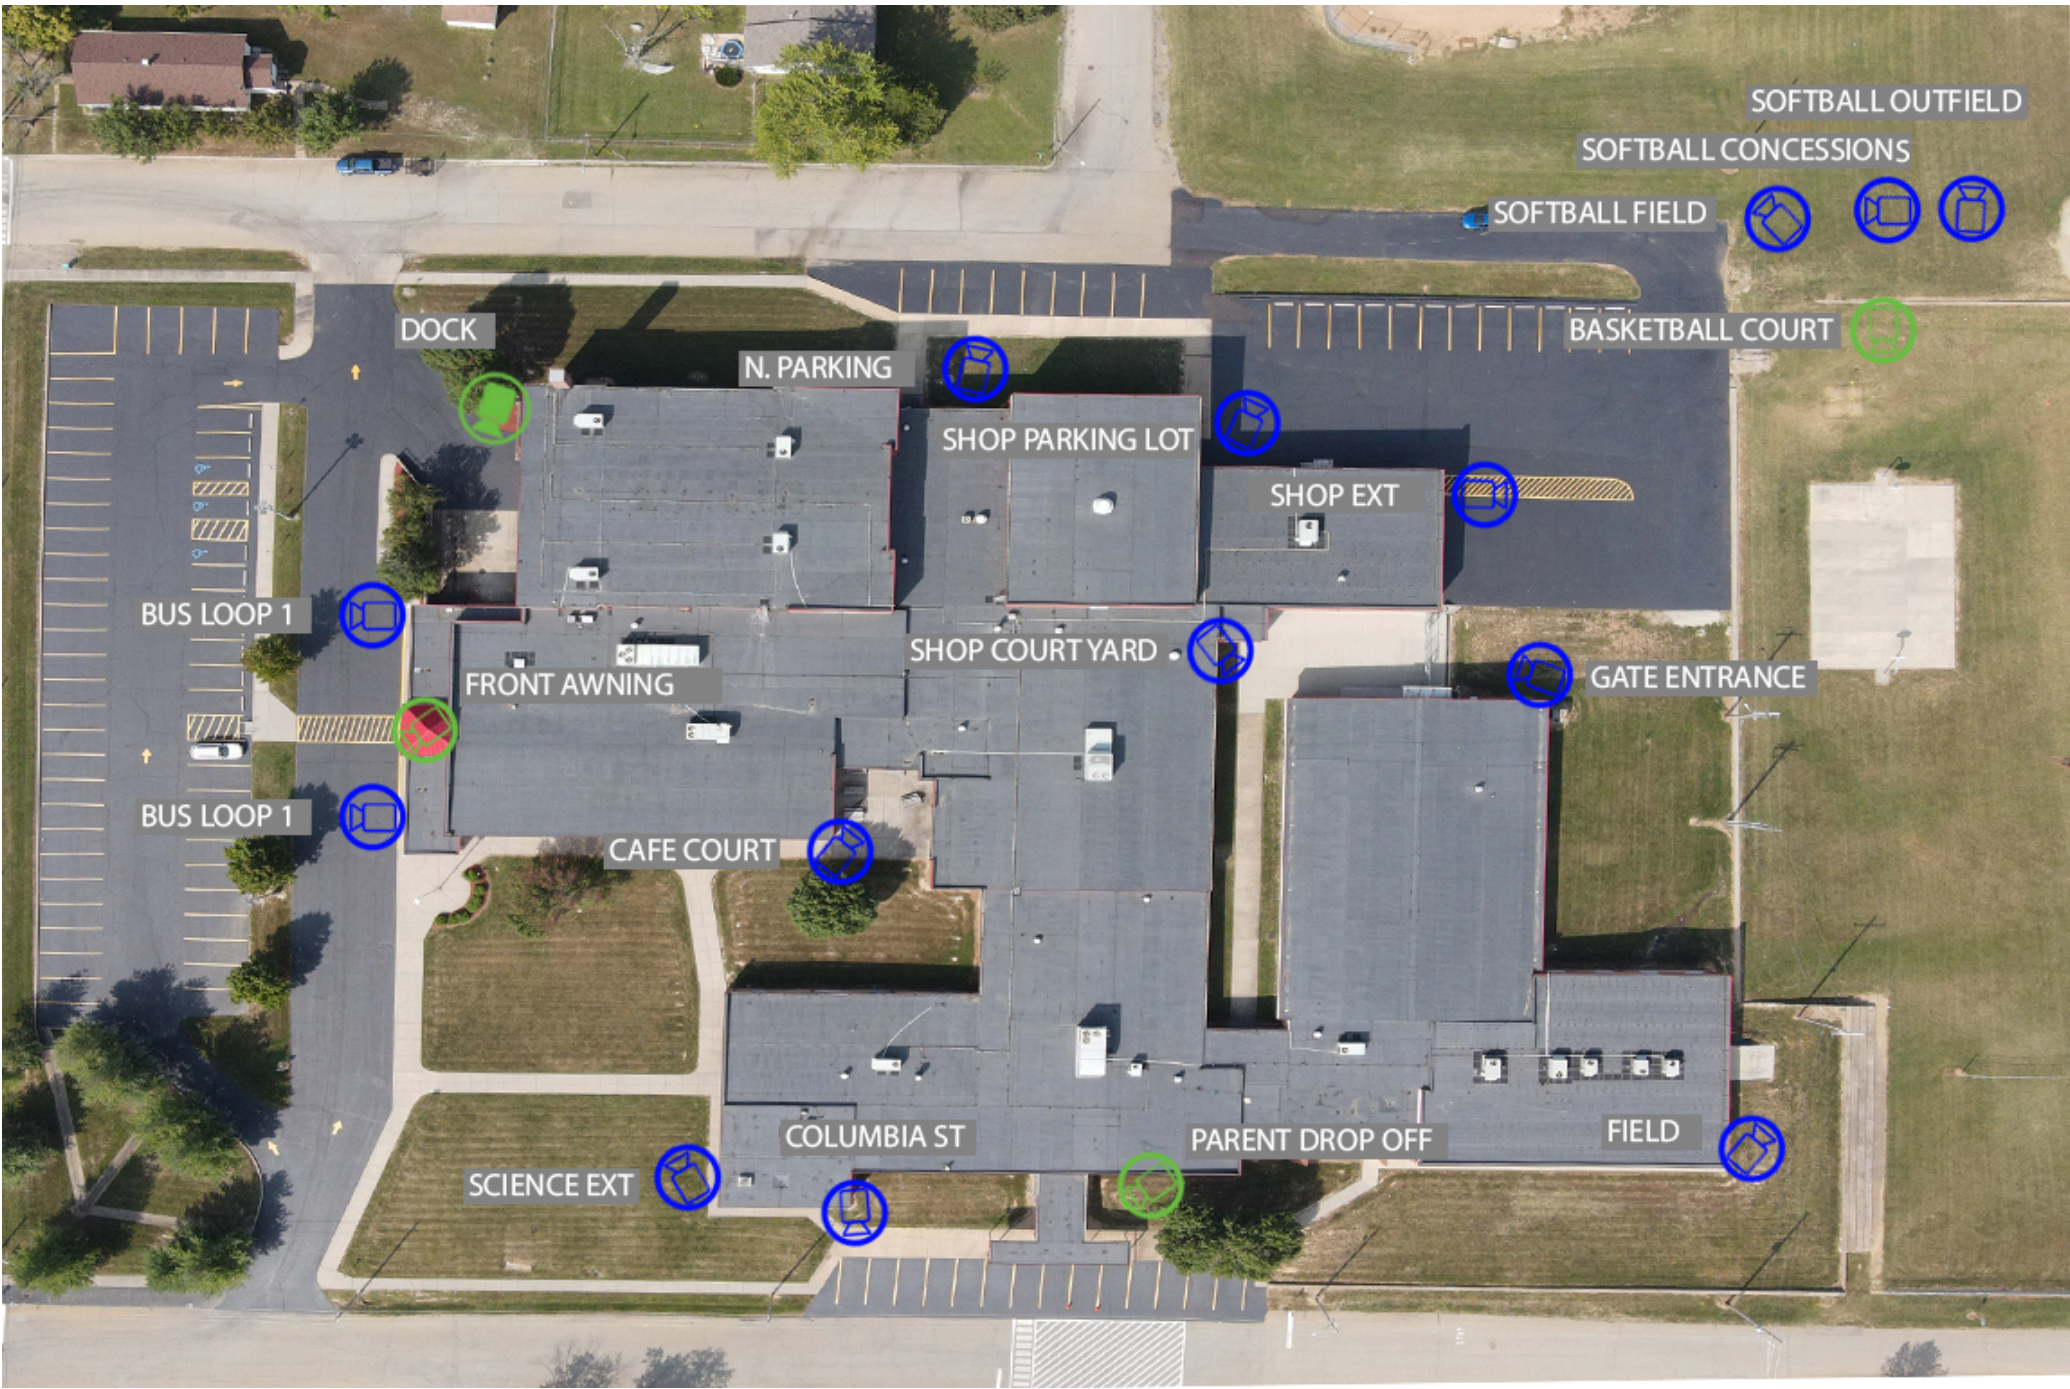

SOFTBALL OUTFIELD

SOFTBALL CONCESSIONS

SOFTBALL FIELD

BASKETBALL COURT

DOCK

N. PARKING

SHOP PARKING LOT

SHOP EXT

SHOP COURT YARD

GATE ENTRANCE

BUS LOOP 1

FRONT AWNING

CAFE COURT

BUS LOOP 1

COLUMBIA ST

PARENT DROP OFF

FIELD

SCIENCE EXT