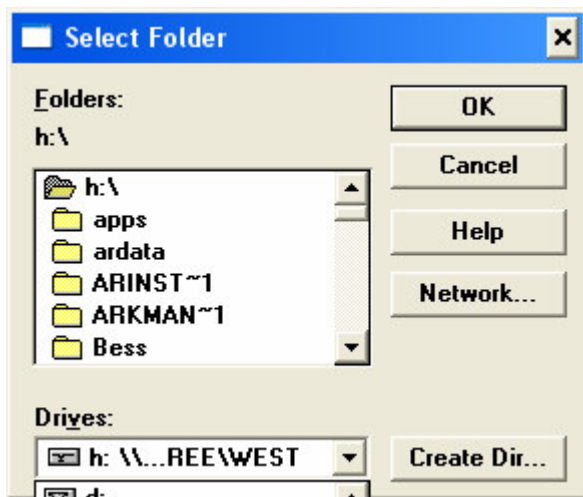

To locate data for STAR Reading at WEST

Open up Star log in as admin

Click on Setup the far right button on top

The third tab over to right is "DATA" click on it and click on Choose

Click drop down menu on bottom to choose drive which is H and then in top window you will see the files and the location of data for Star Reading is in STARDATA folder. Choose it and click OK.