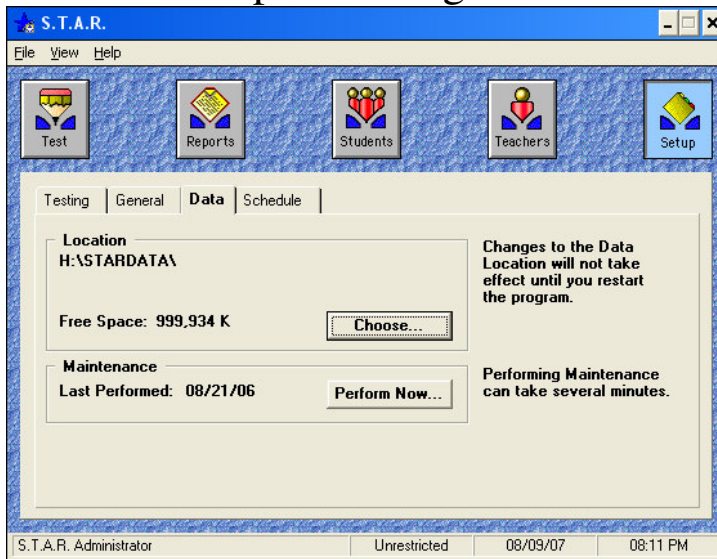

To locate data for STAR Reading at WEST

Open up Star log in as admin

Click on Setup the far right button on top

The third tab over to right is "DATA" click on it and click on Choose

Click drop down menu on bottom to choose drive which is H and then in top window you will see the files and the location of data for Star Reading is in STARDATA folder. Choose it and click OK.